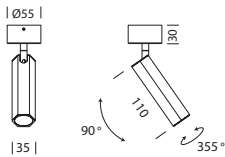

INDOOR - CEILING

SHINE SPOT

- alluminio

- aluminum

9351	M 2700K	W 3000K	N 4000K
Power	5.8W	5.8W	5.8W
Nominal lumen	515.0lm	555.0lm	555.0lm
CRI	>90	>90	>90
Supply	24Vdc	24Vdc	24Vdc
Item	Temperature	°Optic	Finish
9351	M	15	-BO
	W	36	-BV
	N		-NO
			-OR
			-TI

Driver 24Vdc in tensione in remoto

Remote constant voltage drivers 24Vdc

Item	items powerable	Power	IP	Dimensions	Dimming
1A0150	1-2	30W	IP20	154x50x14	ON-OFF
1A1910	1-4	60W	IP20	185x63,5x22	ON-OFF
1A1476	1-7	100W	IP20	177x56,4x17,2	ON-OFF
1A2168	1-7	100W	IP20	190x65x22	PUSH DALI
1A1999	1-7	100W	IP20	201x63x30	L-C

Centraline dimmerabili in remoto

Remote dimmable controllers

Item	Power	IP	Dimensions	Dimming
1A0837/24	144W	IP20	132x22x20	PUSH DALI 1-10V
1A0838/24	288W	IP20	164x38x25	PUSH DALI 0.1-10V